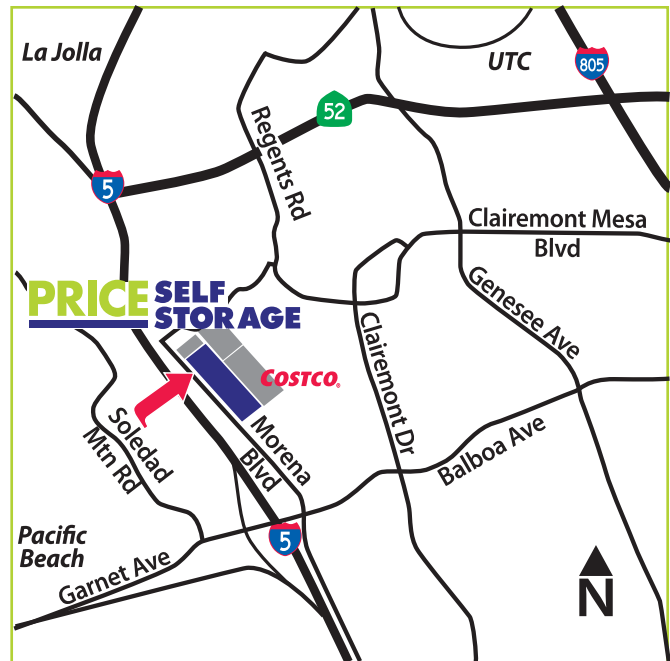

Price Self Storage on Morena Boulevard, San Diego

4635 Morena Boulevard
San Diego, CA 92117
Tel: 858 866-8876

First Month FREE!

PRICE SELF STORAGE®

Restrictions apply. Ask Manager for details.
Must present this coupon at time of move in.

Driving Directions

Coming from the North:

Take 5 South exit Garnet/Balboa Ave make a left onto Balboa Ave.
Take it under the 5 freeway and take the Morena Blvd. North exit.
We are on the right hand side of Morena Blvd. about 1.5 miles from Balboa right next to Costco.

Coming from the South:

Take 5 North to Balboa Ave exit as soon as you exit stay to the right and take Morena Blvd. North.
We are on the right hand side of Morena Blvd. about 1.5 miles from Balboa right next to Costco.