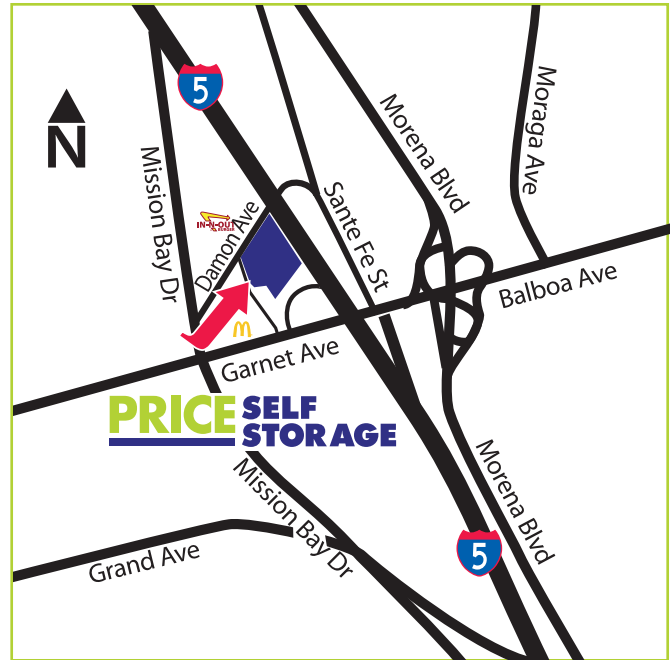

## Price Self Storage in Pacific Beach, San Diego

4667 Albuquerque Street  
San Diego, CA 92109  
Tel: 858 866-8877

**First Month's  
RENT FREE!**

**PRICE SELF STORAGE**

Restrictions apply. Ask Manager for details.  
Must present this coupon at time of move in.

### South:

Take the 5 North to Grand/Garnet exit, turn right on Damon street, make your first right and we are on the left.

### North:

Take the 5 South to Mission Bay Dr. exit, turn left at Damon, make your first right and we are on the left.

### East:

Take the 8 East to 5 North exit Grand/Garnet, turn right on Damon, make your first right and we are on the left.