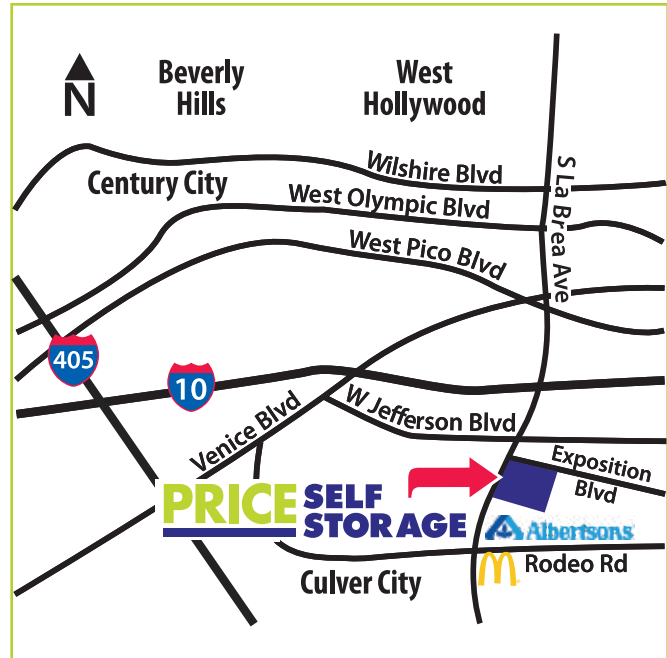

## Price Self Storage in West Los Angeles

3430 South La Brea Ave.  
West Los Angeles, CA 90016  
Tel: 323.924.2025

**50% OFF**  
**First 2 Month's Rent**

**PRICE SELF STORAGE**

Restrictions apply. Ask Manager for details.  
Must present this coupon at time of move in.

## Driving Directions

### Going West on I-10 exit 134A toward Santa Monica:

Take La Brea Ave. exit  
Take the La Brea Ave. South ramp  
Merge onto South La Brea Ave.  
We are located approximately 1 mile down the road on the left side

### Going East on I-10:

Take La Brea Ave. exit  
Take the La Brea Ave. North ramp  
Merge onto South La Brea Ave.  
We are located approximately 1 mile down the road on the left side

\* Any invitation or offer providing rental discounts, including without limitation the offers for "\$1 move-in" or "free move-in", is subject to the following: Offers limited to designated units at designated facilities. No substitutions permitted. Offers subject to availability of spaces and only available to new customers signing written storage agreement. Offer not available to existing occupants requesting to relocate within the facility. Offer excludes any applicable costs of merchandise, additional services, administrative fees, taxes, and insurance. Additional restrictions, fees and costs may apply. Please contact manager for details. All sizes are approximate and for comparison purposes only.