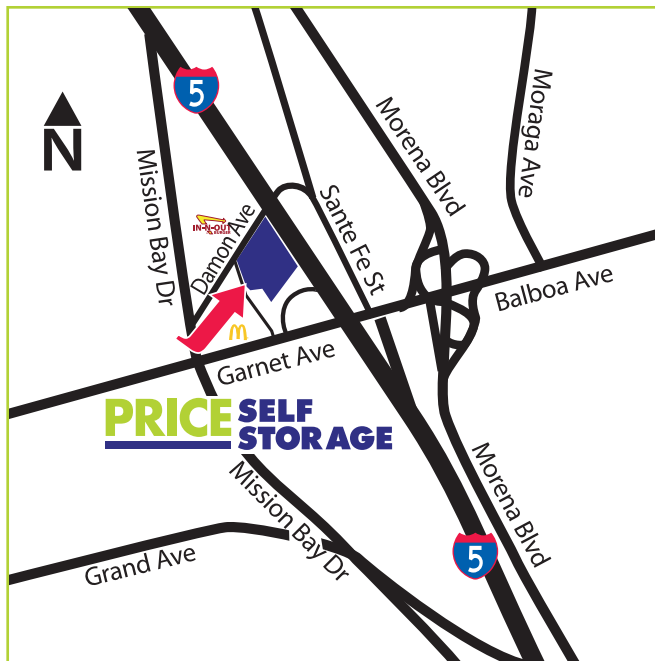

Price Self Storage in Pacific Beach, San Diego

4667 Albuquerque Street
San Diego, CA 92109
Tel: 858 866-8877

50% OFF
First 2 Months

71317 31018

PRICE SELF STORAGE

Restrictions apply. Ask Manager for details.
Must present this coupon at time of move in.

Driving Directions

South:

Take the 5 North to Grand/Garnet exit, turn right on Damon street, make your first right and we are on the left.

North:

Take the 5 South to Mission Bay Dr. exit, turn left at Damon, make your first right and we are on the left.

East:

Take the 8 East to 5 North exit Grand/Garnet, turn right on Damon, make your first right and we are on the left.

West:

Take Grand/Garnet to Mission Bay Dr., turn left, turn right on Damon make your first right and we are on the left.