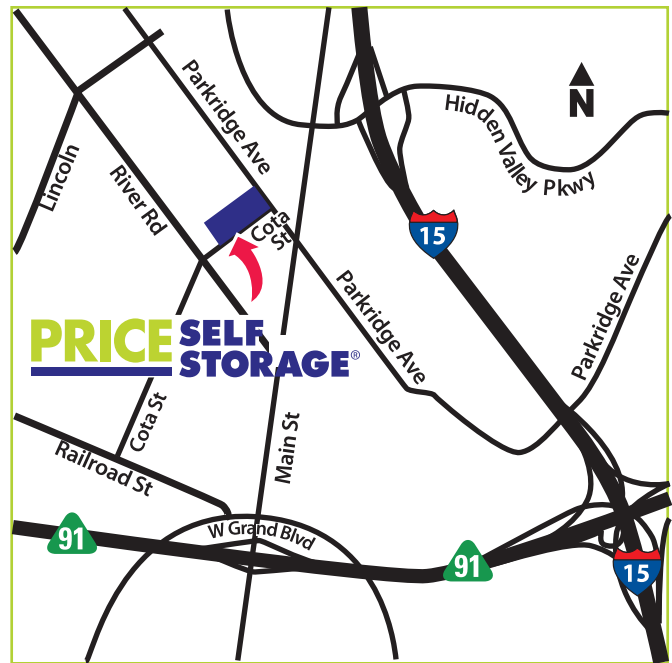

Price Self Storage in Norco

2200 Cota St.
Norco, CA 92860
Tel: 951 817-7740

50% OFF
First 2 Months

PRICE SELF STORAGE®

Restrictions apply. Ask Manager for details.
Must present this coupon at time of move in.

Driving Directions

West:

Take the 91 freeway West. Exit Main and head North. Continue onto Main until you hit Parkridge. Make a left onto Cota St. We are located on the right side.

East:

Take the 91 freeway East. Exit Main and head North. Continue on Main until you hit Parkridge. Make a left onto Cota St. We are located on the right side.

North:

Take the 15 freeway North. Exit Hidden Valley Parkway and head West. Left onto Main St. Left onto Parkridge. Make a sharp right onto Cota St. We are located on the left side.

South:

Take the 15 freeway South. Exit Hidden Valley and head West. Left onto Main. Left onto Parkridge. Make a sharp right onto Cota St. We are located on the left side.