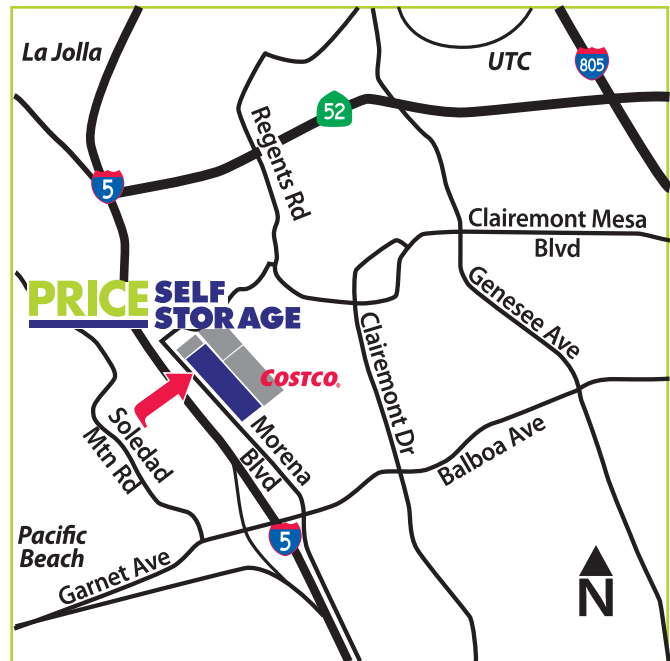

Price Self Storage on Morena Boulevard, San Diego

4635 Morena Boulevard
San Diego, CA 92117
Tel: 858 866-8876

50% OFF
First 2 Months

PRICE SELF STORAGE®

Restrictions apply. Ask Manager for details.
Must present this coupon at time of move in.

Driving Directions

Coming from the North:

Take 5 South exit Garnet/Balboa Ave make a left onto Balboa Ave.
Take it under the 5 freeway and take the Morena Blvd. North exit.
We are on the right hand side of Morena Blvd. about 1.5 miles from Balboa right next to Costco.

Coming from the South:

Take 5 North to Balboa Ave exit as soon as you exit stay to the right and take Morena Blvd. North.
We are on the right hand side of Morena Blvd. about 1.5 miles from Balboa right next to Costco.