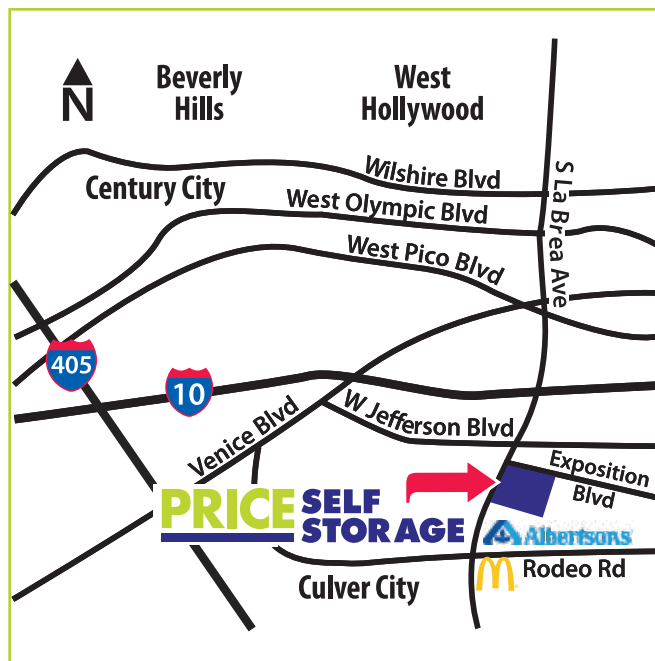

## Price Self Storage in West Los Angeles

3430 South La Brea Ave.  
West Los Angeles, CA 90016  
Tel: 323.924.2025

**50% OFF**  
**First 2 Months**

**PRICE SELF STORAGE**

Restrictions apply. Ask Manager for details.  
Must present this coupon at time of move in.

## Driving Directions

### Going West on I-10 exit 134A toward Santa Monica:

Take La Brea Ave. exit  
Take the La Brea Ave. South ramp  
Merge onto South La Brea Ave.  
We are located approximately 1 mile down the road on the left side

### Going East on I-10:

Take La Brea Ave. exit  
Take the La Brea Ave. North ramp  
Merge onto South La Brea Ave.  
We are located approximately 1 mile down the road on the left side

\* Any invitation or offer providing rental discounts, including without limitation the offers for "\$1 move-in" or "free move-in", is subject to the following: Offers limited to designated units at designated facilities. No substitutions permitted. Offers subject to availability of spaces and only available to new customers signing written storage agreement. Offer not available to existing occupants requesting to relocate within the facility. Offer excludes any applicable costs of merchandise, additional services, administrative fees, taxes, and insurance. Additional restrictions, fees and costs may apply. Please contact manager for details. All sizes are approximate and for comparison purposes only.