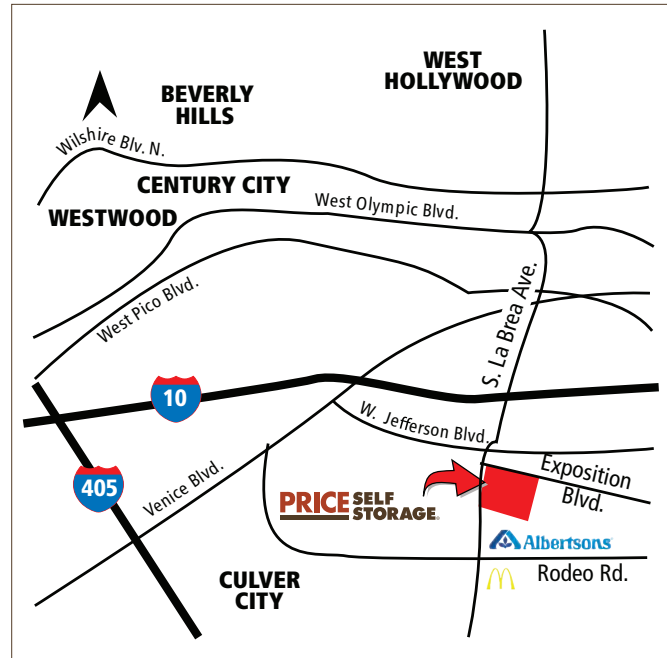

Price Self Storage in West Los Angeles

3430 South La Brea Ave.
West Los Angeles, CA 90016

$1 Move In

PRICE SELF STORAGE®

Offer #: 1001-79-1242238908
Must present this card at time of move in.

1001-79-1242238908

* Any invitation or offer providing rental discounts, including without limitation the offers for "$1 move-in" or "free move-in", is subject to the following: Offers limited to designated units at designated facilities. No substitutions permitted. Offers subject to availability of spaces and only available to new customers signing written storage agreement. Offer not available to existing occupants requesting to relocate within the facility or lease additional space. Offer excludes any applicable costs of merchandise, additional services, administrative fees, taxes, and insurance. Additional restrictions, fees and costs may apply. Please contact manager for details.

Driving Directions

Going West on I-10 exit 134A toward Santa Monica:

Take La Brea Ave. exit
Take the La Brea Ave. South ramp
Merge onto South La Brea Ave.
We are located approximately 1 mile down the road on the left side

Going East on I-10:

Take La Brea Ave. exit
Take the La Brea Ave. North ramp
Merge onto South La Brea Ave.
We are located approximately 1 mile down the road on the left side