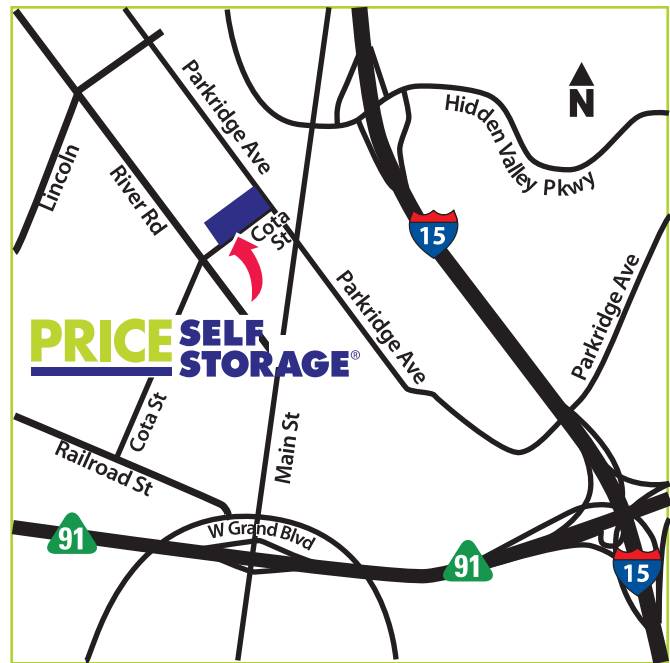

Price Self Storage in Norco

2200 Cota St.
Norco, CA 92860
Tel: 951 817-7740

First Month's RENT FREE!

PRICE SELF STORAGE®

Restrictions apply. Ask Manager for details.
Must present this coupon at time of move in.

Driving Directions

West:

Take the 91 freeway West. Exit Main and head North. Continue onto Main until you hit Parkridge. Make a left onto Cota St. We are located on the right side.

East:

Take the 91 freeway East. Exit Main and head North. Continue on Main until you hit Parkridge. Make a left onto Cota St. We are located on the right side.

North:

Take the 15 freeway North. Exit Hidden Valley Parkway and head West. Left onto Main St. Left onto Parkridge. Make a sharp right onto Cota St. We are located on the left side.

South:

Take the 15 freeway South. Exit Hidden Valley and head West. Left onto Main. Left onto Parkridge. Make a sharp right onto Cota St. We are located on the left side.